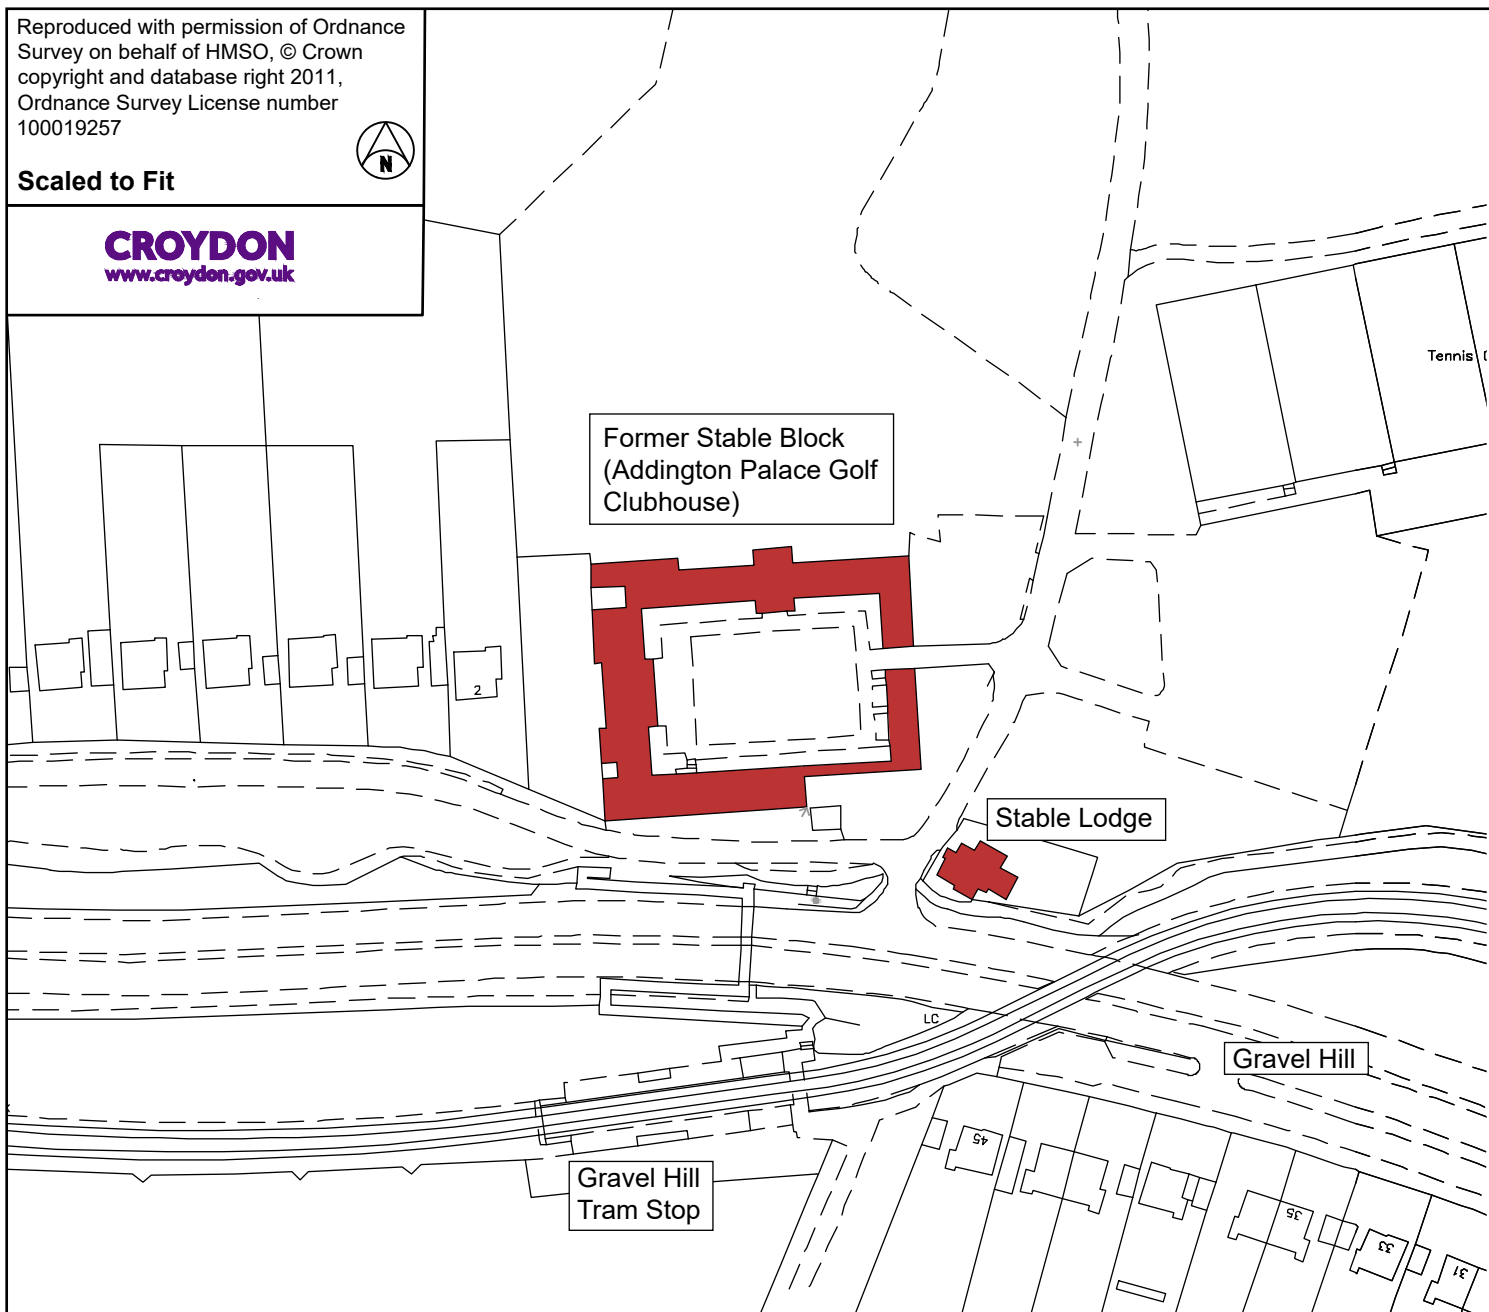

Reproduced with permission of Ordnance Survey on behalf of HMSO, © Crown copyright and database right 2011, Ordnance Survey License number 100019257

Scaled to Fit

CROYDON
www.croydon.gov.uk

Addington Village Conservation Area

Recommended Local List Inclusions